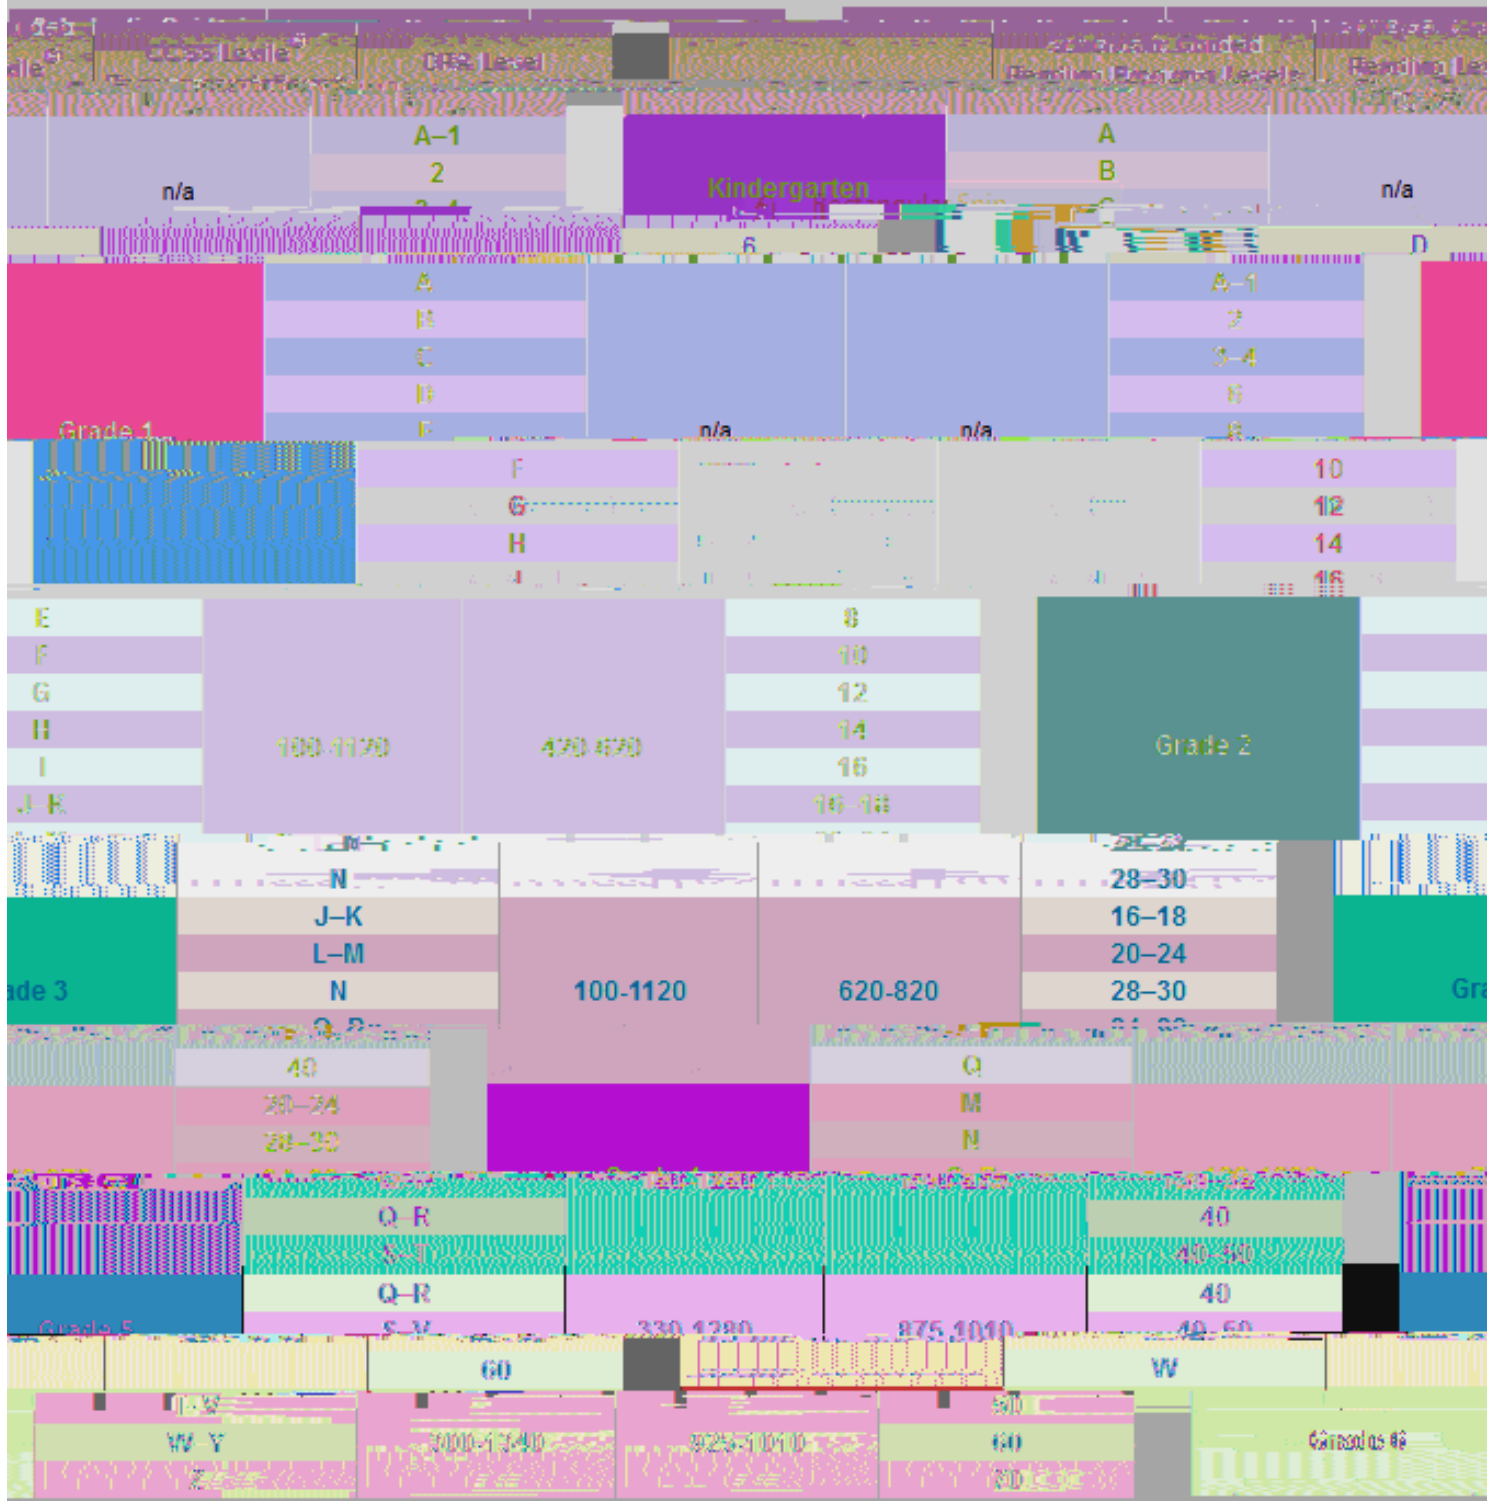

# Guided Reading Leveling Chart

Months are listed below to show the Guided Reading Level example (Reading Age) from the 1997/2001 and Lexile® Levels. This chart is not intended to be used as a reading level placement tool. It is only a guide to show the relationship between Guided Reading Levels and Lexile Levels.

multiple grades, therefore singular grade level bands have been approximated.

\*CCSS Lexile® bands are for